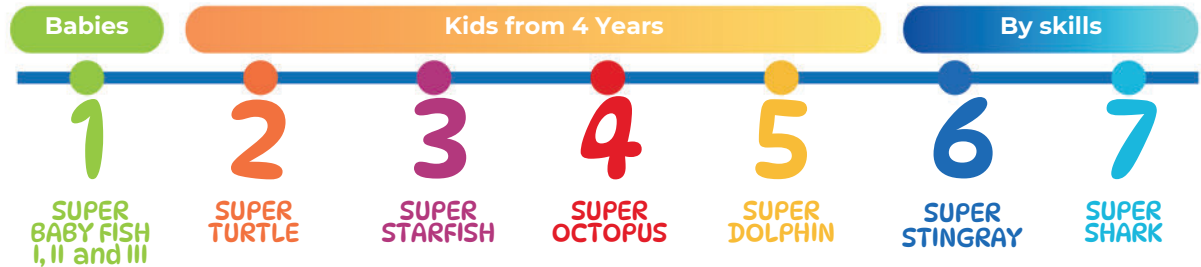

The Super Aqua Swim School has an innovative methodology that submerges into the children's universe bringing technique, creativity and fun to their swim lessons. Elements necessary to make their aquatic experience an incredible learning moment.

- Indoor swimming pool
- Top of the line filtration and UV/Saltwater system
- Swimming pool heated to 90°F
- Small class size
- We specialize in teaching children from 4 months to 12 years old
- Throughout the levels, the child is introduced to the aquatic environment, learning from the first techniques of survival and breathing to swimming techniques of the 4 strokes: Freestyle, Backstroke, Breaststroke and Butterfly. Began your journey today and join the Super Aqua Swim School!

- We will adjust or prorate your monthly tuition for any holidays or extra days that fall on your swim day.
- * Number of lessons per month.
- Annual fee $30 per child will be charged once a year on your enrollment anniversary.

SUPER AQUA SWIM SCHOOL - SWIM LEVELS

Level	Age	Student/ instructor ratio	Monthly price (lesson/week)		
			1 day per week (4 lessons/30 minutes each)*	2 days per week (8 lessons/30 minutes each)*	3 days per week (12 lessons/30 minutes each)*
Baby Fish 1 Parent Child Class	4 months 18 months	6:1	$129 $32.25/lesson	$238.65 $29.83/lesson	$340.56 $28.38/lesson
Baby Fish Advanced Parent Child Class	18 months to 2 years	3:1	$169 $42.25/lesson	$312.65 $39.08/lesson	$446.16 $37.18/lesson
Baby Fish 2 Semi - Private	2 to 4 years	2:1	$220 $55.00/lesson	$407.00 $50.88/lesson	$580.80 $48.40/lesson
Baby Fish 3 Semi - Private	2 to 4 years	2:1	$220 $55.00/lesson	$407.00 $50.88/lesson	$580.80 $48.40/lesson
Super Fish Advanced Semi - Private	2.5 to 4 years	2:1	$220 $55.00/lesson	$407.00 $50.88/lesson	$580.80 $48.40/lesson
Super Turtle	4 years old and up	3:1	$169 $42.25/lesson	$312.65 $39.08/lesson	$446.16 $37.18/lesson
Super Starfish	4 years old and up	4:1	$139 $34.75/lesson	$257.15 $32.14/lesson	$366.96 $30.58/lesson
Super Octopus	4 years old and up	4:1	$139 $34.75/lesson	$257.15 $32.14/lesson	$366.96 $30.58/lesson
Super Dolphin	4 years old and up	4:1	$139 $34.75/lesson	$257.15 $32.14/lesson	$366.96 $30.58/lesson
Super Stingray	By ability	4:1	$139 $34.75/lesson	$257.15 $32.14/lesson	$366.96 $30.58/lesson
Super Shark	By ability	4:1	$139 $34.75/lesson	$257.15 $32.14/lesson	$366.96 $30.58/lesson
Super Shark Squad	By ability	4:1	$139 $34.75/lesson	$257.15 $32.14/lesson	$366.96 $30.58/lesson
Private Lesson	All ages	1:1	$399.00 $99.75/lesson	$738.15 $92.26/lesson	$1,017.45 $84.78/lesson
Private Special Needs – Normal	All ages	1:1	$316.00 $79.00/lesson	$632.00 $79.00/lesson	$948.00 $79.00/lesson
Fast Track Clinic	All ages	1:1	$316.00 $79.00/lesson	$632.00 $79.00/lesson	$948.00 $79.00/lesson

RECOMMENDED